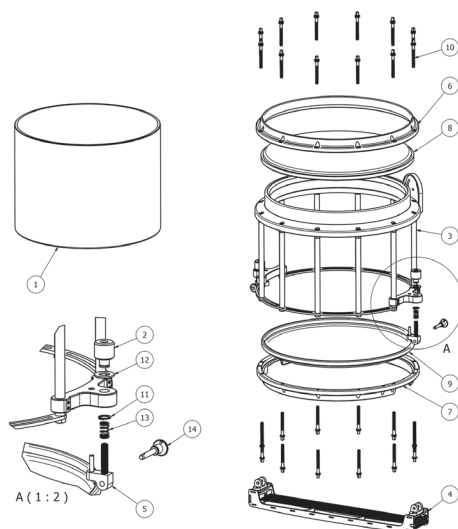

PARADE SNARE DRUM

- MODEL ● 825-SNPCBP/SNPCSP/SNCRP
- BODY ● Hard rock 6-ply 16" Maple Shell
- FINISH ● Black
- SIZE ● 14" x 12"
- HARDWARE ● Black or Silver Powder Coat, or Chrome
- HEADS ● Black

- Wood-bearing edge allows the head to breathe resulting in less stress on fingers and hands, as well as better resonance and sound quality
- 16 perfect-tune guts are evenly distributed over the snare side head for maximum sound and projection
- ZERO THROW GUTS means fast, accurate tuning
- Pairs with most May carriers and stands
- Add or remove ON2 slips with no hardware changes

ON YOUR MARK.

EIGHT-FIVE

MARCHING SNARE DRUM

- MODEL ● **825-SNPCB/SNPCS/SNCR**
- BODY ● Hard rock 6-ply 16" Maple Shell
- FINISH ● Black or White
- SIZE ● 14" x 12"
- HARDWARE ● Black or Silver Powder Coat, or Chrome
- HEADS ● Black

- Wood-bearing edge allows the head to breathe resulting in less stress on fingers and hands, as well as better resonance and sound quality
- 16 perfect-tune guts are evenly distributed over the snare side head for maximum sensitivity & projection
- ZERO THROW GUTS means fast, accurate tuning
- Pairs with most May carriers and stands
- Add or remove ON2 slips with no hardware changes

MARCHING BASS DRUM

- MODEL ● **825-MBD**
- BODY ● Hard rock 6-ply Maple Shell
- FINISH ● Black
- SIZE ● 14" x 16"/18"/20"/22"/24"/26"
16" x 28"/30"
- HARDWARE ● Black Powder Coat Slims
- HEADS ● Black

- Small, slim profile claws reduce weight
- Lightweight carbon fiber lugs with 2 set screws hold firm on the shell
- Wood reinforcement ring on bearing edge of 16"/18"/20"/22" bass sizes
- Superior resonance and sound quality
- Add or remove ON2 slips with no hardware changes